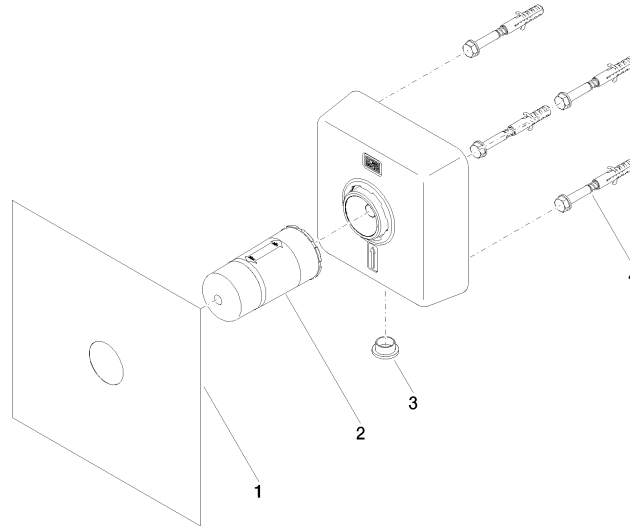

POT FILLER Concealed wall elbow -

35 087 970 90

- female thread 1/2" connection
- anti-water packing
- soundproofing
- dust cover
- min. recess depth 80 mm
- max. recess depth 125 mm

POT FILLER Concealed wall elbow -

35 087 970 90

mm [inches]

POT FILLER Concealed wall elbow -

35 087 970 90

Spare parts list

No.	Item Number	Name	Quantity used	Delivery time
1	04 14 03 079 00 90	gasket kit	1	2
2	09 21 02 177 90	cap	1	2
3	09 31 20 092 90	plug	1	2
4	04 30 31 012 00 90	fixing set	1	2