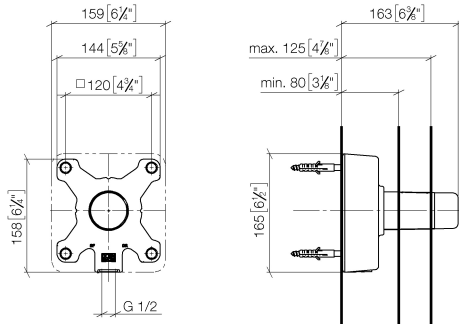

POT FILLER Concealed wall elbow -

35 087 970 90

- female thread 1/2" connection
- anti-water packing
- soundproofing
- dust cover
- min. recess depth 80 mm
- max. recess depth 125 mm

POT FILLER Concealed wall elbow -

35 087 970 90

mm [inches]

POT FILLER Concealed wall elbow -

35 087 970 90

Spare parts list

No.	Item Number	Name	Quantity used	Delivery time
1	04 14 03 079 00 90	gasket kit	1	2
2	09 21 02 177 90	cap	1	2
3	09 31 20 092 90	plug	1	2
4	04 30 31 012 00 90	fixing set	1	2